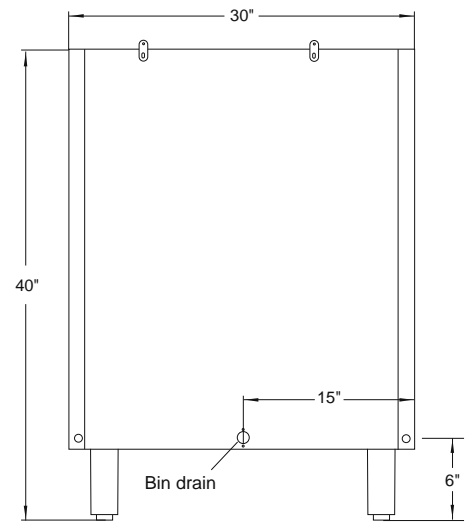

## 430 lbs Stainless Steel Ice Machine Bin

<b>MODEL NUMBER</b>	<b>B430S</b>
<b>Description</b>	<b>Stainless Steel Ice Storage Bin</b>
<b>Ice Storage Capacity</b>	<b>430 lbs max</b>
<b>Required Door Clearance</b>	<b>31"</b>
<b>Unit Size (W x D x H)</b>	<b>30" x 31.5" x 40" (incl. legs)</b>
<b>Unit Weight</b>	<b>101 lbs</b>
<b>Packed Size (W x D x H)</b>	<b>32.5" x 35.75" x 42.75"</b>
<b>Cube</b>	<b>28.8 ft<sup>3</sup></b>
<b>Packed Weight</b>	<b>136 lbs</b>
<b>UPC Number</b>	<b>857244002082</b>
<b>40' Container</b>	<b>56 Units</b>
<b>40'HC Container</b>	<b>78 Units</b>